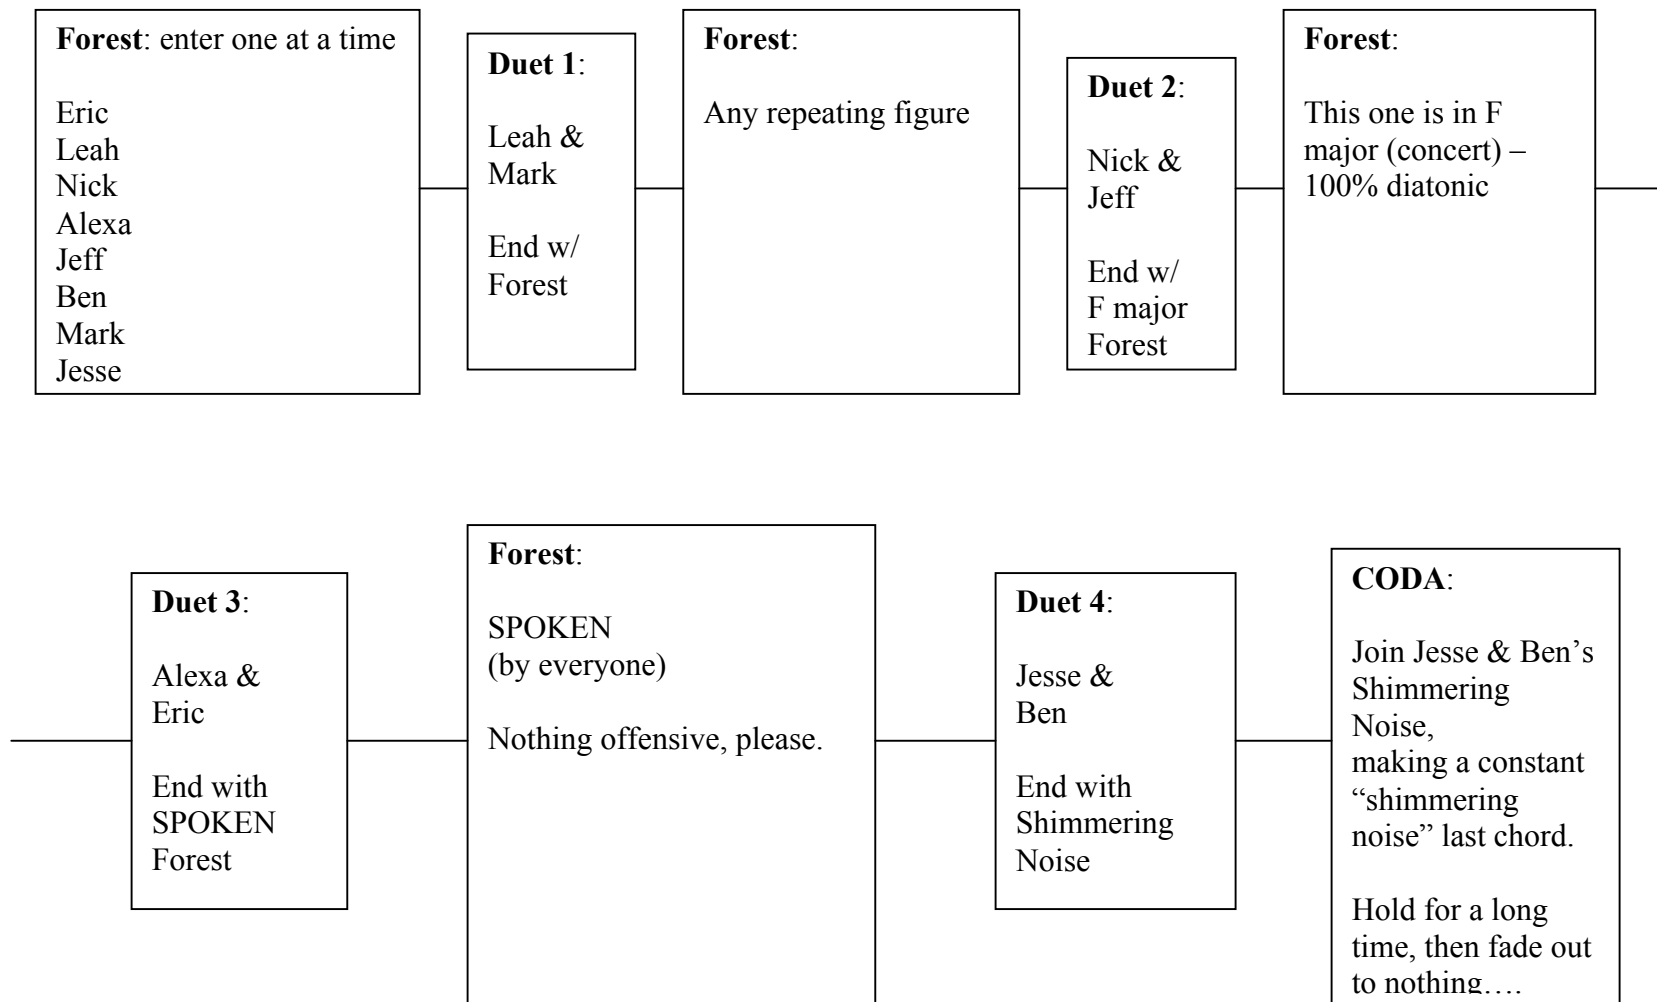

Forest Duos: Tuesday Variation

Allan Chase

NEC Duo Ensemble, 2008

Forest Duos: Blank Form

Allan Chase